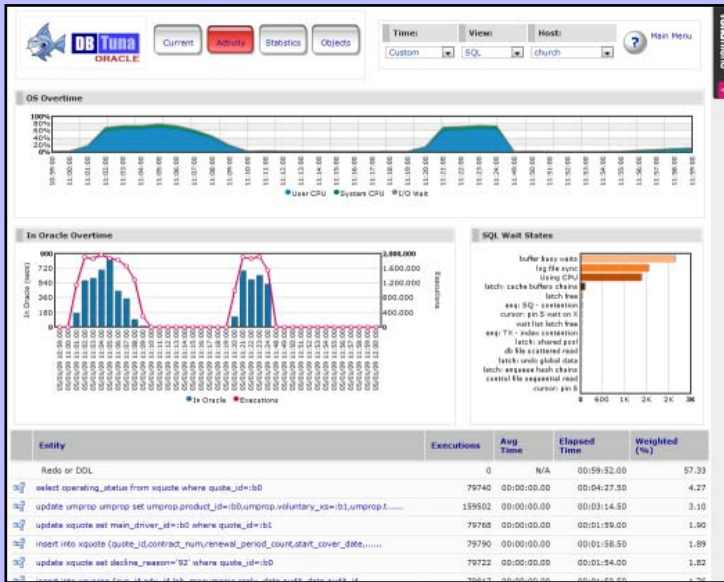

DBTuna = 24x7 Performance Management for MySQL, SQL Server and Oracle

Key Features

- Low overhead - Production Safe
- Rapid Installation
- Agentless technology
- Detailed & comprehensive analysis
- Current & historical data

Rapidly identify the root cause of performance problems

About DBTuna

Application Performance created DBTuna as a web based solution for analysing database performance using the proven wait-time methodology. DBTuna provides visibility into every SQL statement and wait-event, highlighting those which are causing the most serious database issues.

Availability

DBTuna is currently available for MySQL, SQL Server and Oracle. Further modules are under development extending the reach of this revolutionary new monitoring product.

DBTuna is generally purchased under an annually renewable subscription model, although other licence models may be available.

Other Users Include

For further information please visit www.dbtuna.com or call us on **0870 421 1717**

Application Performance Ltd
Centaur House, Ancells Business Park, Ancells Road
Fleet, GU51 2UJ, UK
www.applicationperformance.com